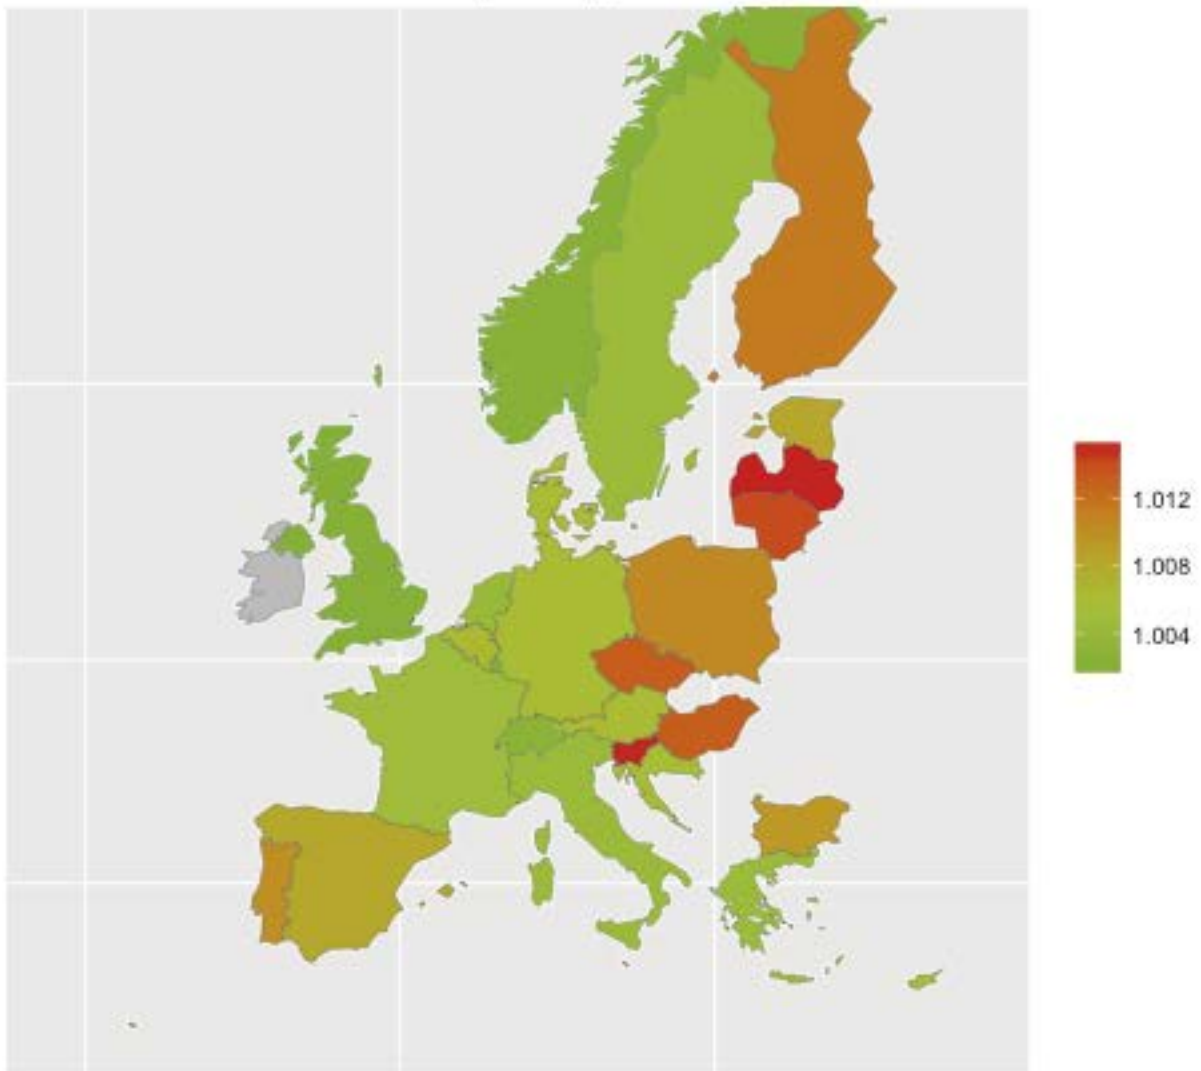

# 2017Q1 Real GDP

Chain-Linked 2005 (Millions €), Index: 2016Q4

(C) EuroGeographics for the administrative boundaries